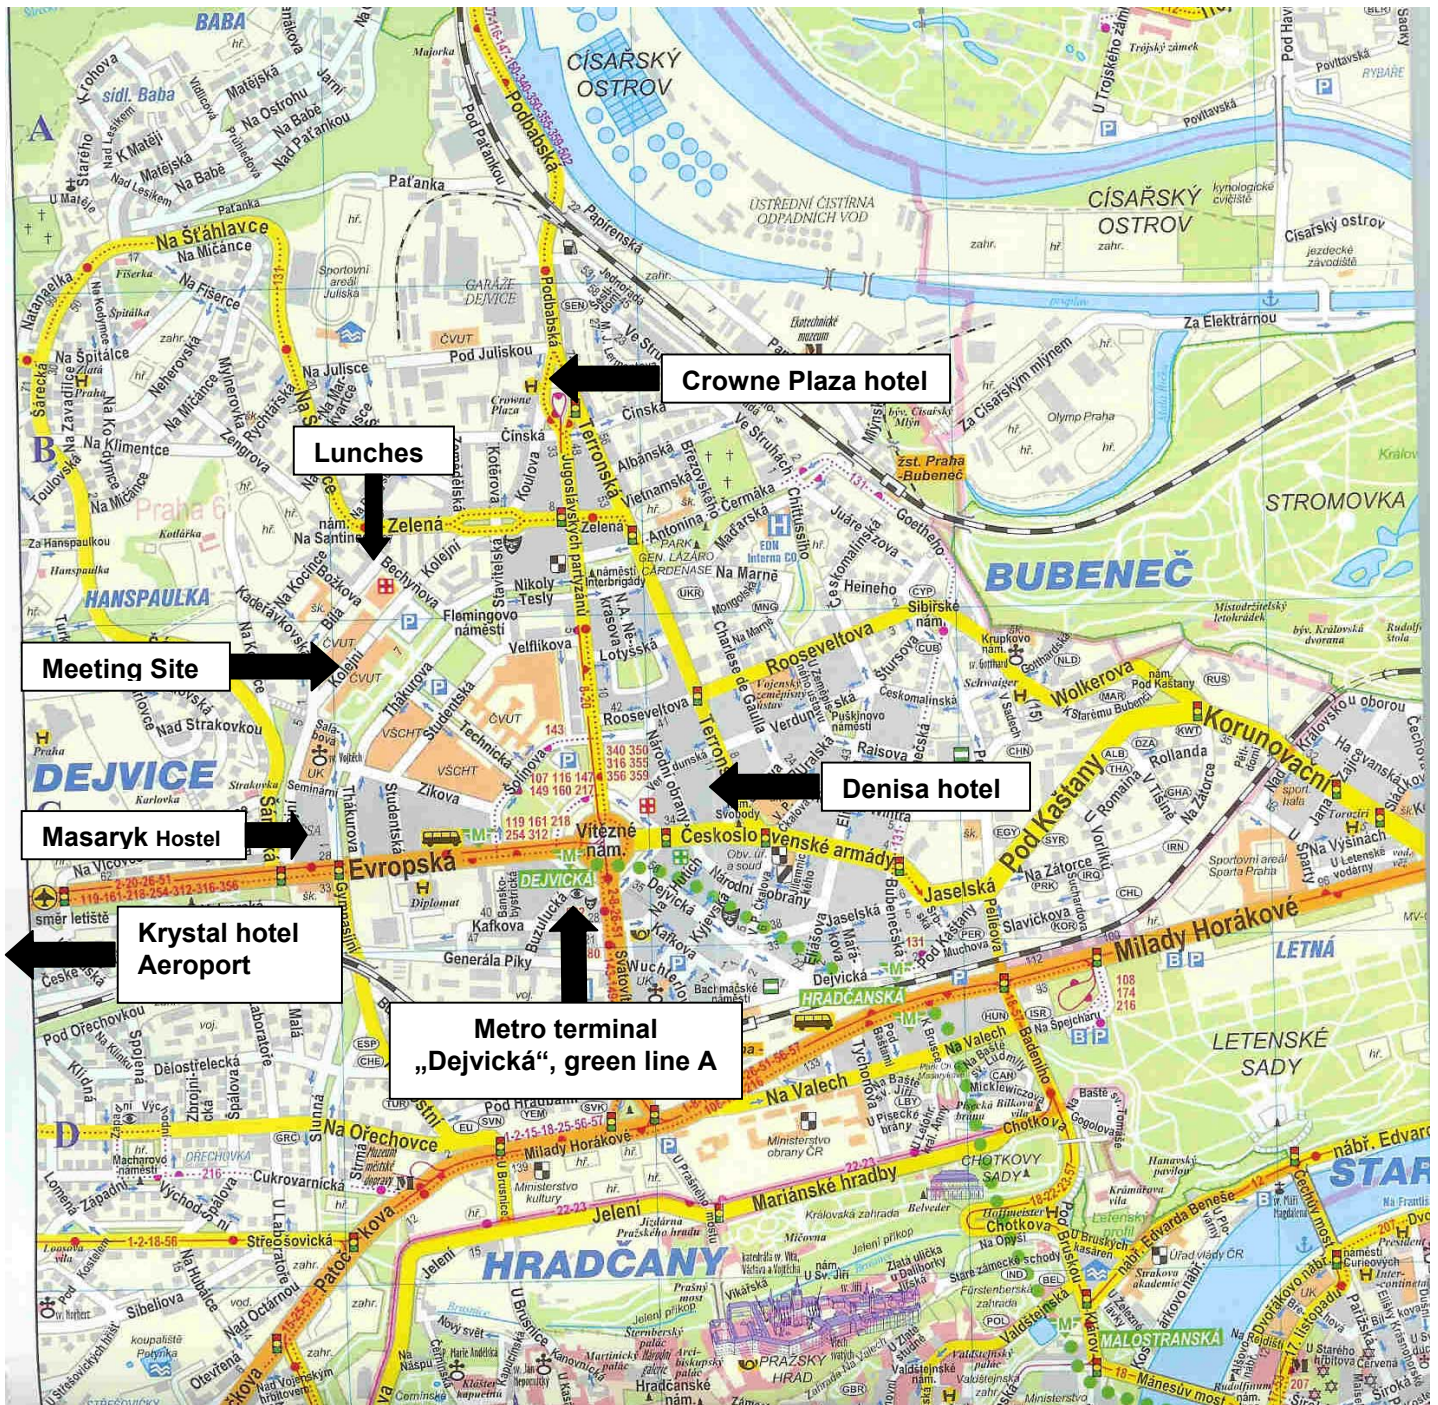

AG – Meetings Area

Faculty of Civil Engineering
Stavební fakulta
Thákurova Street 7
Praha 6 - Dejvice

Academy of Sciences of the Czech Republic
Národní Street 3
Praha 1

Mucha Restaurant
Melantrichova Street 5
Praha 1